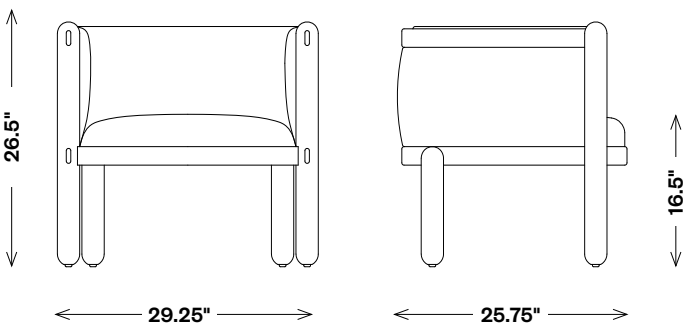

CROSBY LOUNGE CHAIR

FCL23005

Materials Shown

Natural Oak With Armature Linen

Dimensions

Width: 29.25"

Depth: 25.75"

Height: 26.5"